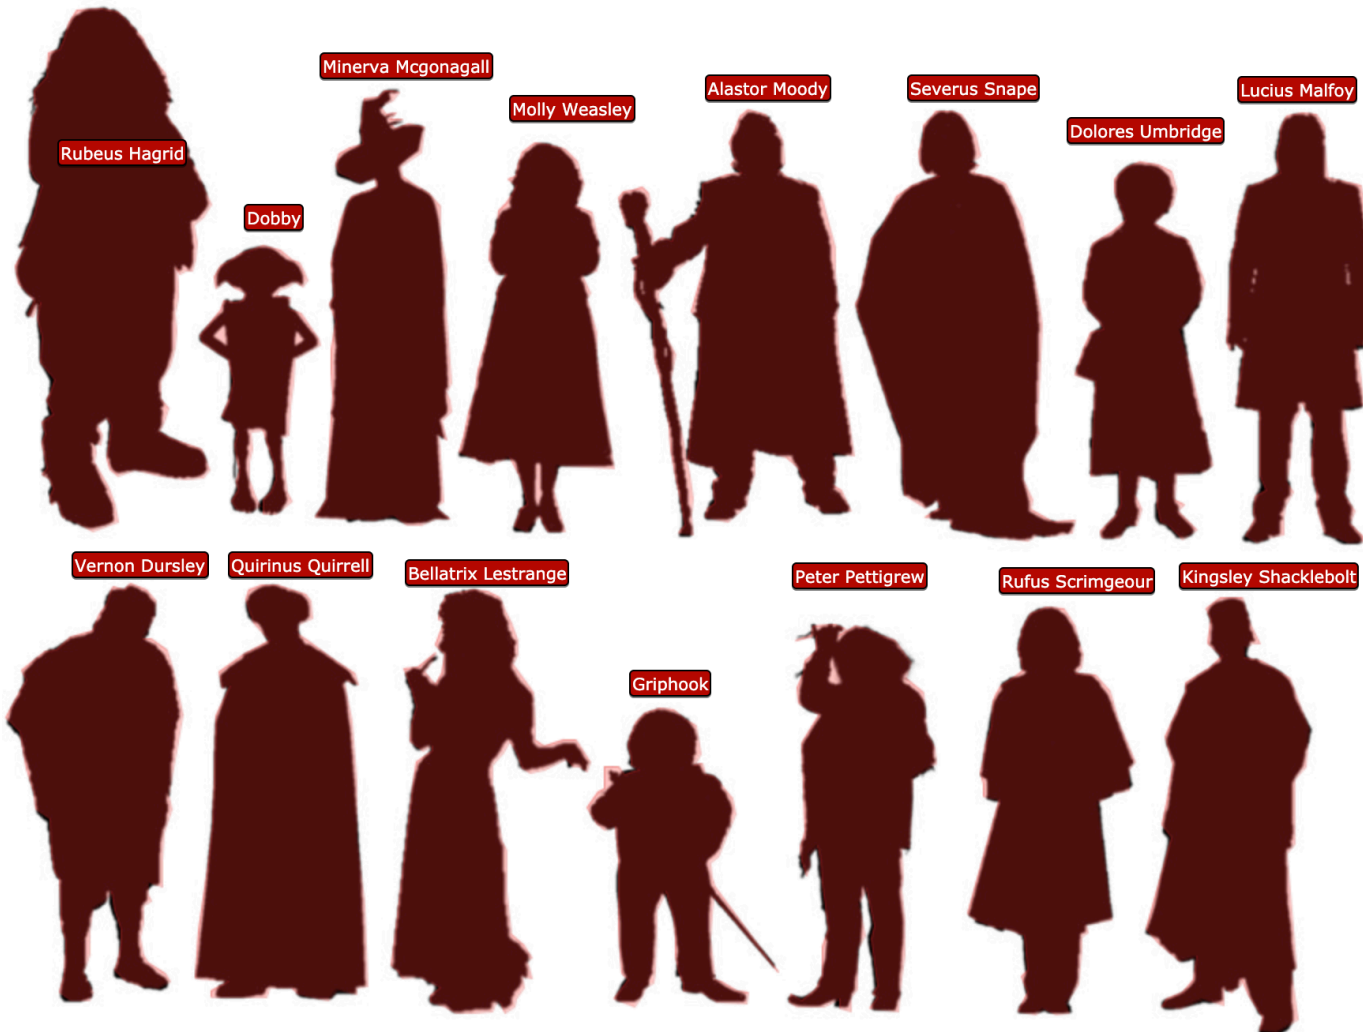

# Spongebob quiz...

Look at the outlines of the characters below- who are they? Email your answers to your tutor!

Answers:

 <p>Larry the Lobster</p>	 <p>SpongeBob SquarePants</p>	 <p>Barnacle Boy</p>	 <p>Flying Dutchman</p>	 <p>Pearl Krabs</p>
 <p>Sandy Cheeks</p>	 <p>Mr. Krabs</p>	 <p>Gary the Snail</p>	 <p>Karen Plankton</p>	 <p>Squidward Tentacles</p>
 <p>Mermaid Man</p>	 <p>Mrs. Puff</p>	 <p>Man Ray</p>	 <p>Patrick Star</p>	 <p>Sheldon Plankton</p>

# Pixar quiz...

Look at the outlines of the characters below- who are they? Email your answers to your tutor!

Answers:

 Bob 'Mr Incredible' Parr	 Kevin	 Lightning McQueen	 Flik	 Woody
 Gill	 Buzz Lightyear	 Dug	 Crush	 EVE
 Bullseye	 Remy	 WALL-E	 Helen 'Elastigirl' Parr	 Russell
 Randall Boggs	 Alfredo Linguini	 Luxo, Jr.	 Lucius 'Frozone' Best	 Rex
 Edna Mode	 Marlin	 Mike Wazowski	 Rosie	 Mater

# Harry Potter quiz...

Look at the outlines of the characters below- who are they? Email your answers to your tutor!

Answers:

Mary Poppins

Les Misérables