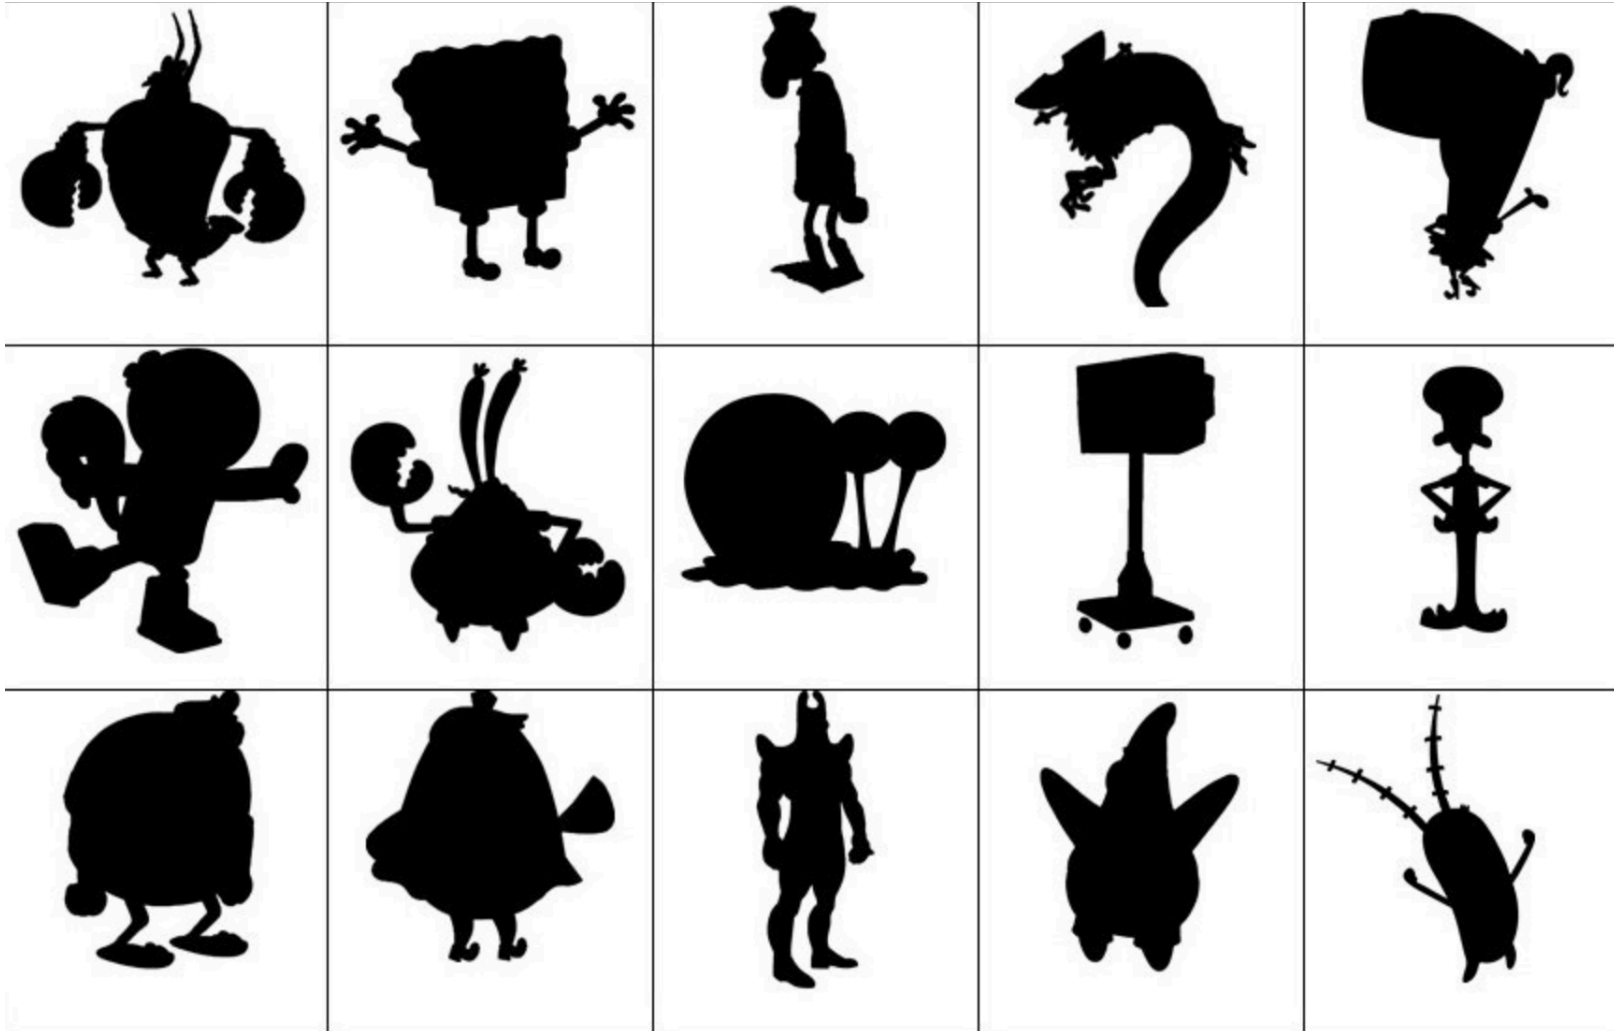

# Spongebob quiz...

Work from left -> right

Look at the outlines of the characters below- who are they? Email your answers to your tutor!

# Pixar quiz...

Work from left -> right

Look at the outlines of the characters below- who are they? Email your answers to your tutor!

# Disney villain quiz...

Work from left -> right

Look at the outlines of the characters below- who are they? Email your answers to your tutor!

# Spongebob quiz...

Look at the outlines of the characters below- who are they? Email your answers to your tutor!

Answers:

 <p>Larry the Lobster</p>	 <p>SpongeBob SquarePants</p>	 <p>Barnacle Boy</p>	 <p>Flying Dutchman</p>	 <p>Pearl Krabs</p>
 <p>Sandy Cheeks</p>	 <p>Mr. Krabs</p>	 <p>Gary the Snail</p>	 <p>Karen Plankton</p>	 <p>Squidward Tentacles</p>
 <p>Mermaid Man</p>	 <p>Mrs. Puff</p>	 <p>Man Ray</p>	 <p>Patrick Star</p>	 <p>Sheldon Plankton</p>