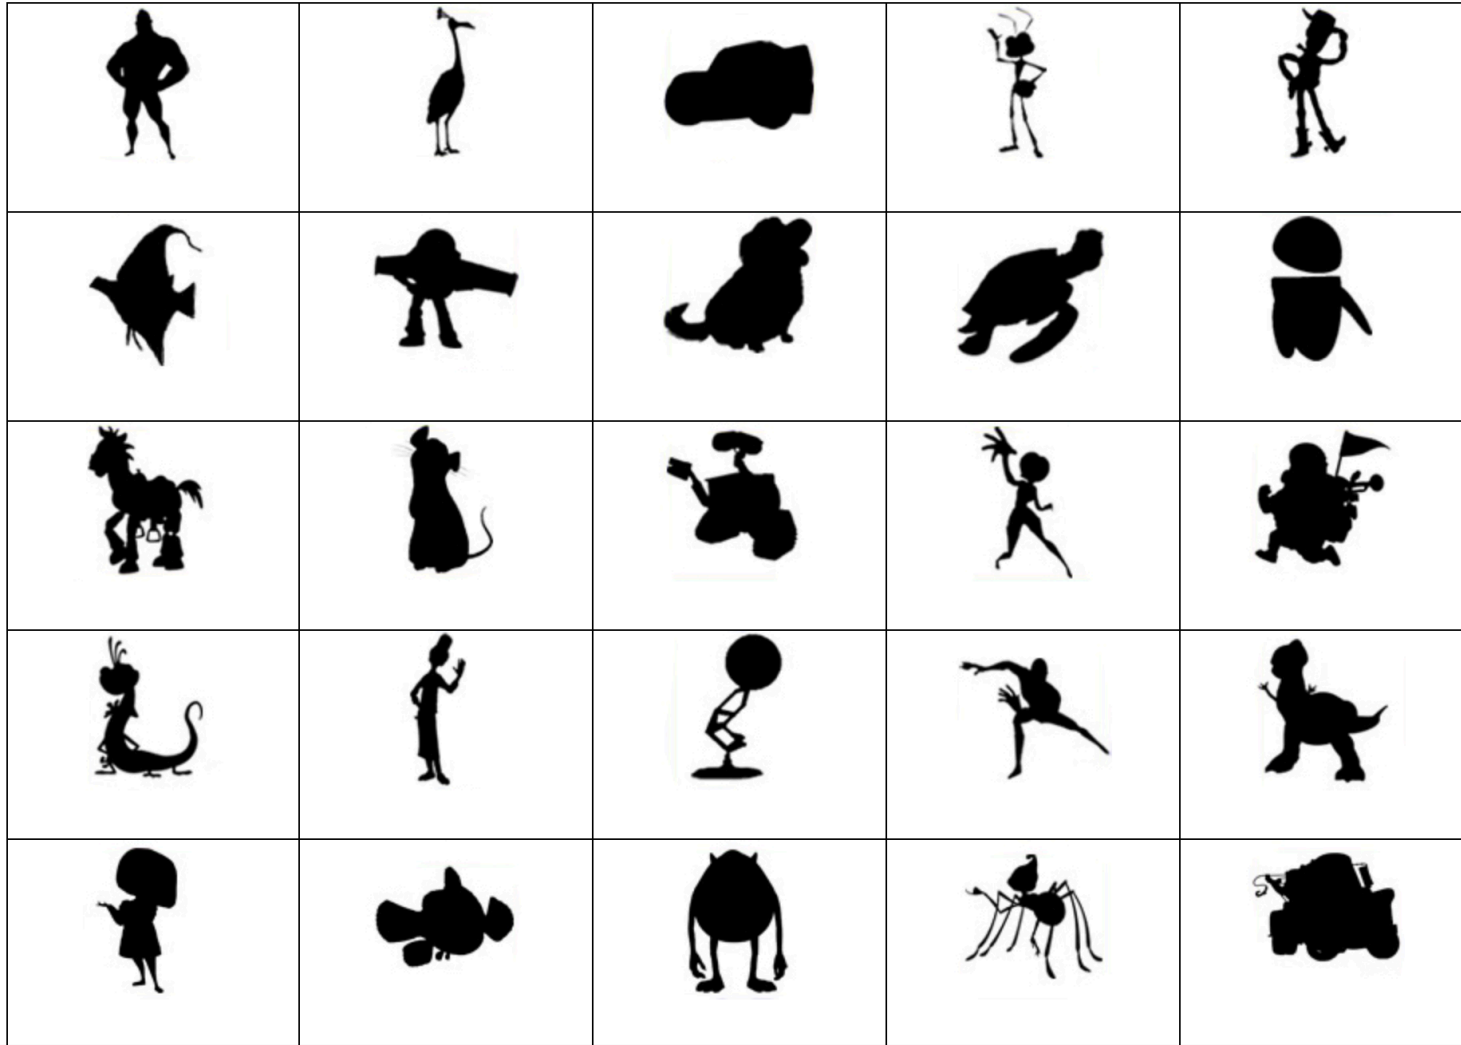

# Spongebob quiz...

Work from left -> right

Look at the outlines of the characters below- who are they? Email your answers to your tutor!

# Pixar quiz...

Work from left -> right

Look at the outlines of the characters below- who are they? Email your answers to your tutor!

# Spongebob quiz...

Look at the outlines of the characters below- who are they? Email your answers to your tutor!

Answers:

 <p>Larry the Lobster</p>	 <p>SpongeBob SquarePants</p>	 <p>Barnacle Boy</p>	 <p>Flying Dutchman</p>	 <p>Pearl Krabs</p>
 <p>Sandy Cheeks</p>	 <p>Mr. Krabs</p>	 <p>Gary the Snail</p>	 <p>Karen Plankton</p>	 <p>Squidward Tentacles</p>
 <p>Mermaid Man</p>	 <p>Mrs. Puff</p>	 <p>Man Ray</p>	 <p>Patrick Star</p>	 <p>Sheldon Plankton</p>