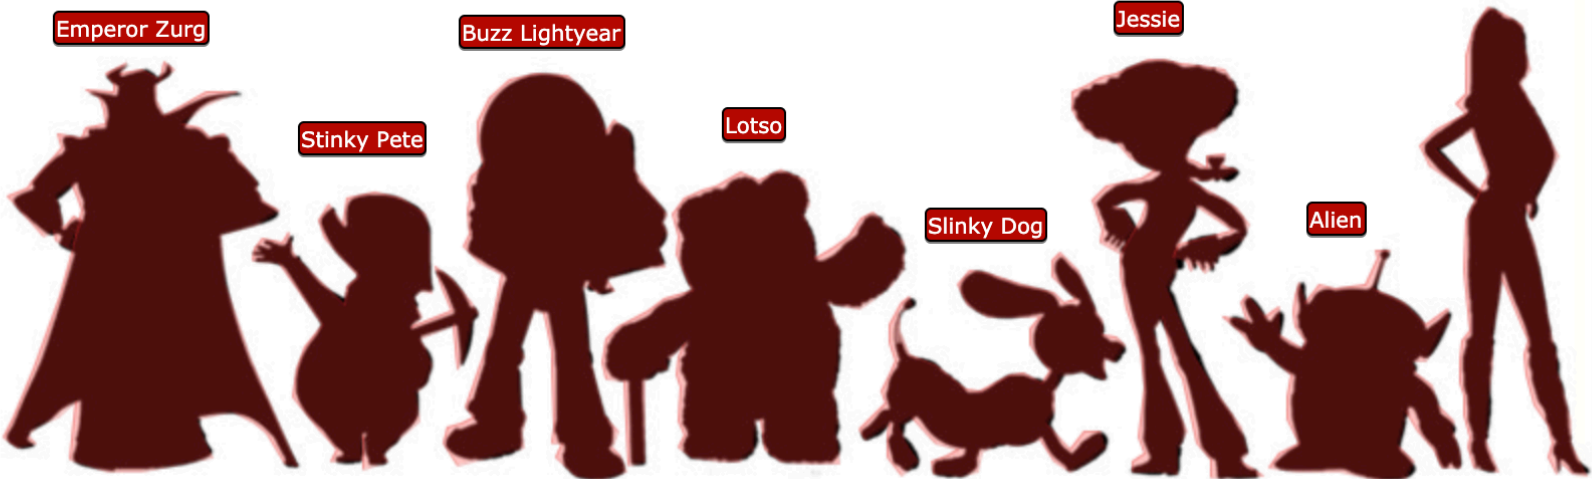

Mary Poppins

Les Misérables

# Toy Story quiz...

Answers:

Look at the outlines of the characters below- who are they? Email your answers to your tutor!

Woody

Bo Peep

Rex

Bullseye

Wheezy

Mr. Potato Head

Hamm

Barbie

Emperor Zurg

Stinky Pete

Buzz Lightyear

Lotso

Slinky Dog