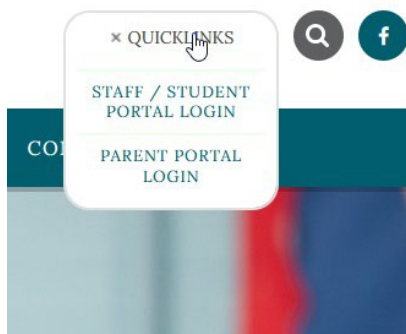

Dear Students,

Please follow the instructions below to login to Arbor for the first time from home. (If you are logging into Arbor for the first time in School, open you web browser and skip to step 5):

1. Go to the school's website (<https://www.elizabethan.notts.sch.uk/>)
2. DESKTOP USERS – Click on the 'Quicklinks' button at the top right of the page

MOBILE USERS – Click on the menu at the top of the screen