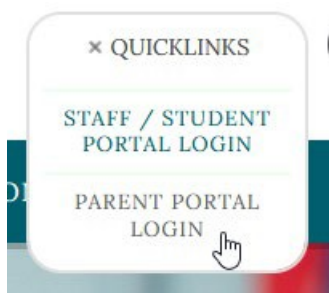

4. Login to RM Unify with the same details you use to login to the school computers
5. Click on Arbor MIS tile
6. In the bottom left, select 'First time logging in?'

Principal: **Mr Tom Crowther** Chair of Governors: **Dr Derek Cheetham**

Hallcroft Road, Retford, DN22 7PY T: 01777 713700 E: office@elizabethan.notts.sch.uk W: www.elizabethan.notts.sch.uk